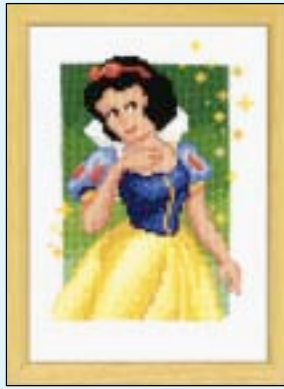

Ref. 40.870
Winnie letra T

Ref. 40.871
Winnie letra U

Ref. 40.872
Winnie letra V

Ref. 40.873
Winnie letra W

Ref. 40.874
Winnie letra X

Ref. 40.875
Winnie letra Y

Ref. 40.876
Winnie letra Z

Ref. 19.037
La Bella Durmiente
 Punto de cruz (13x18 cm)
 Material: Tela para bordar, hilo,
 aguja e instrucciones
PVP 16,50 €