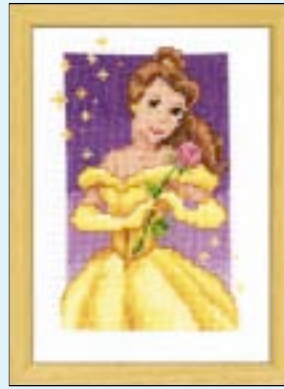

Ref. 19.020
La Bella
Punto de cruz (13x18 cm)
Material: Tela para bordar, hilo,
aguja e instrucciones
PVP 16,50 €